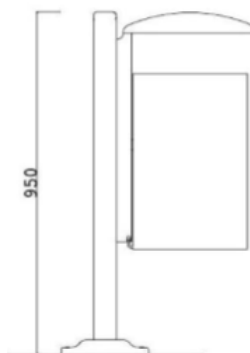

**name:**

**TRASH BIN HUSE**

**SKU:**

**TELO80-1**

**dimensions: (L x W x H):**

**95 x 43 cm**

**technical specifications:**

- Trash steel, galvanized, powder coated
- Capacity 35 l
- Can be equipped with bars diameter 6 cm or a bracket
- Lockable zipper
- Small ashtray in standard
- An extra contribution can be placed inside

2008

1023

5010

**installation:**

**Post with the anchor**  
mounting  
by concreting  
45cm post  
into the floor

**Post with a shield**  
mounting  
to the floor  
with dowels

**Post with the concrete slab**  
mounting  
to the floor  
with anchors  
or dowels