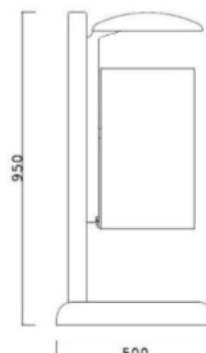

**name:**

**TRASH BIN HUSE**

**SKU:**

**TELO80-1**

**dimensions: (L x W x H):**

**95 x 43 cm**

**technical specifications:**

- Trash steel, galvanized, powder coated
- Capacity 35 l
- Can be equipped with bars diameter 6 cm or a bracket
- Lockable zipper
- Small ashtray in standard
- An extra contribution can be placed inside

2008

1023

5010

**installation:**

**Post with the anchor**  
mounting  
by concreting  
45cm post  
into the floor

**Post with a shield**  
mounting  
to the floor  
with dowels

**Post with the concrete slab**  
mounting  
to the floor  
with anchors  
or dowels