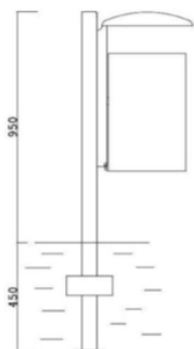

**name:**

**TRASH BIN HUSE**

**SKU:**

**TELO80-1**

**dimensions: (L x W x H):**

**95 x 43 cm**

**technical specifications:**

- Trash steel, galvanized, powder coated
- Capacity 35 l
- Can be equipped with bars diameter 6 cm or a bracket
- Lockable zipper
- Small ashtray in standard
- An extra contribution can be placed inside

2008

1023

5010

**installation:**

**Post with the anchor**  
mounting  
by concreting  
45cm post  
into the floor

**Post with a shield**  
mounting  
to the floor  
with dowels

**Post with the concrete slab**  
mounting  
to the floor  
with anchors  
or dowels