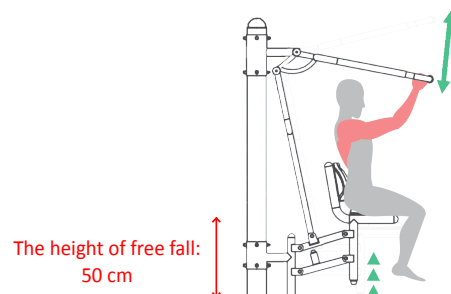

8016

1015

working muscles:

dimensions: (L x W x H):

119 x 106 x 204 cm

safety zone:

419 x 406 cm

technical specifications: