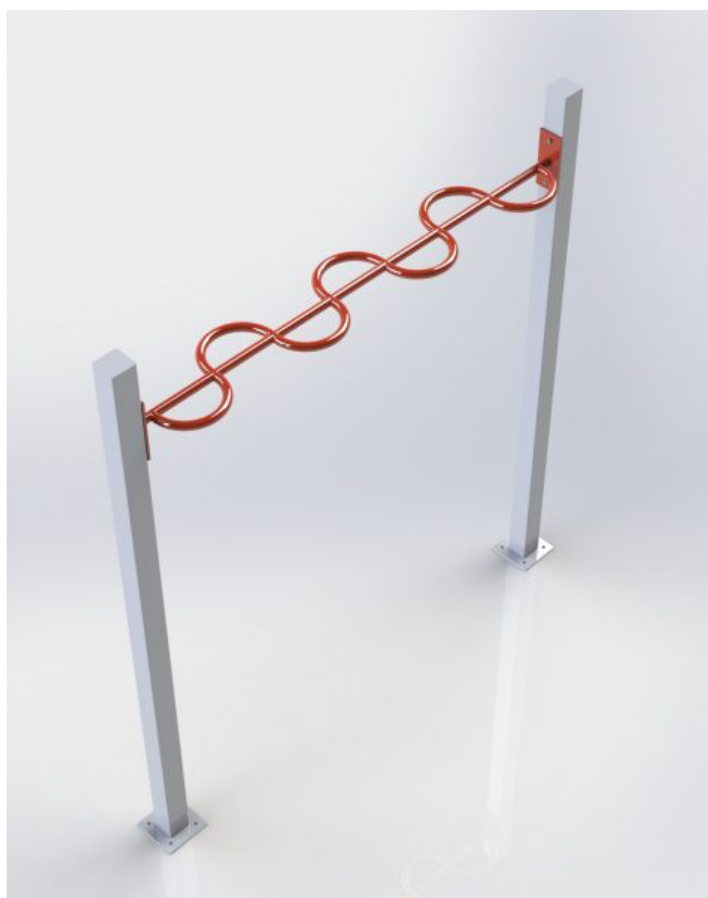

name:

SNAKE

SKU:

SW006

description:

Installation is to exercise calisthenics.

safety rules:

- MAXIMUM HEIGHT
FREE FALL: 250 CM
- A safe surface should be applied:
- loose (sand, gravel or bark) thickness 400 mm or
- synthetic with approval use for WSU 2700 mm

dimentions (length x width)

220 x 33 x 250 cm

safety zone:

654 x 467 cm

technical specifications:

- Galvanized steel pipes min. 3 mm of thickness
- Pipe diameters: 33 and 48 mm
- Powder coated twice
- Ladders and tubes are attached to the poles with M12 bolts, self-made bolt nuts
- Mounting orifice 200 x 200 x 8 mm, bolt M12
- Profiles 100x100 mm or 80x80 mm