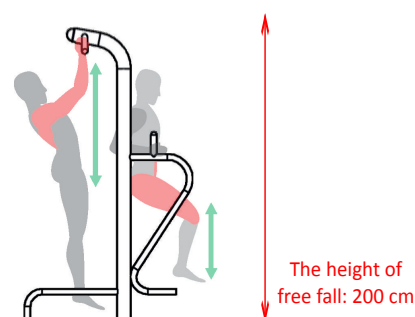

1015

working muscles:

dimensions: (L x W x H):

65 x 111 x 214 cm

safety zone:

510 x 367cm

technical specifications:

- Steel pipes, galvanized, min. 3 mm thick
- The diameter of the pipes 33, 38, 42, 60, 90, 114 mm
- Twice powder-coated
- Plastic handles
- Bearings closed, stainless steel screws
- The seat, backrest and perforated treads from black steel; galvanized and powder-coated or from stainless steel, min. 3 mm thick