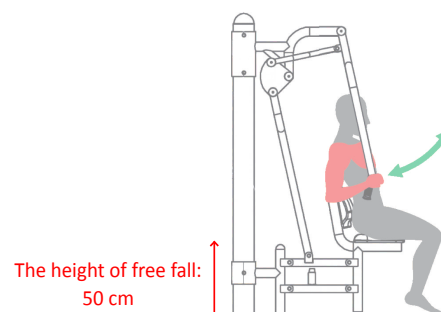

8016

1015

**working muscles:**

**dimensions: (L x W x H):**

**119 x 106 x 204 cm**

**safety zone:**

**419 x 406 cm**

**technical specifications:**