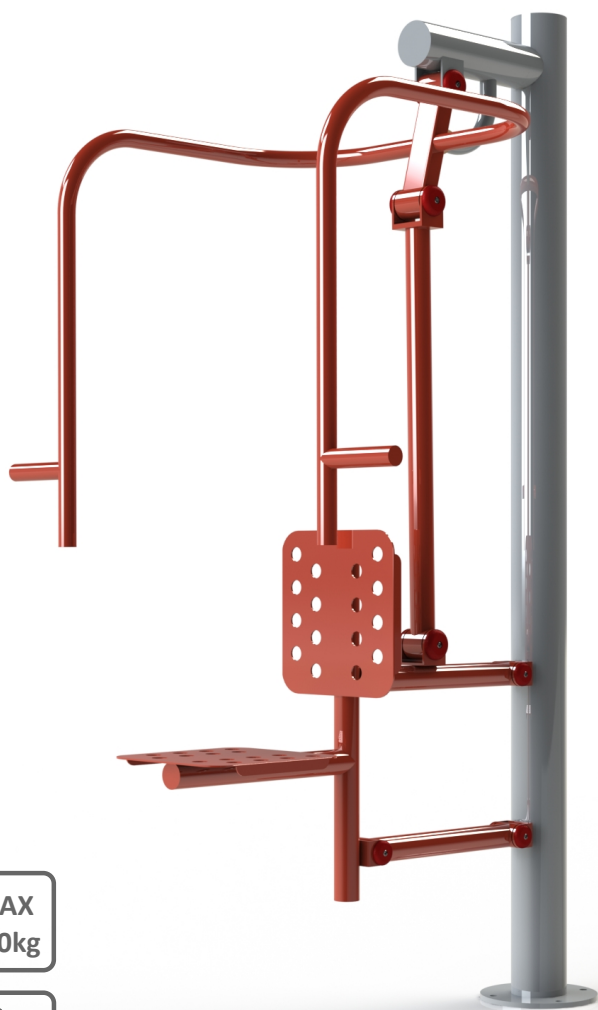

**name:**

**CHEST PRESSE**

**SKU:**

**TEL018-1**

**description:**

A device to strengthen the muscles of the chest and shoulders.

**MAX**  
160kg

**MIN**  
140cm

**available colors:**

(and many others according to RAL)

7040

**3020**

7040

5003

6005

1015

8016

1015

**working muscles:**

**dimensions: (L x W x H):**

**119 x 106 x 204 cm**

**safety zone:**

**419 x 406 cm**

**technical specifications:**

- Steel pipes, galvanized, min. 3 mm thick
- The diameter of the pipes 33, 38, 42, 60, 90, 114 mm
- Twice powder-coated
- Plastic handles
- Bearings closed, stainless steel screws
- The seat, backrest and perforated treads from black steel; galvanized and powder-coated or from stainless steel, min. 3 mm thick