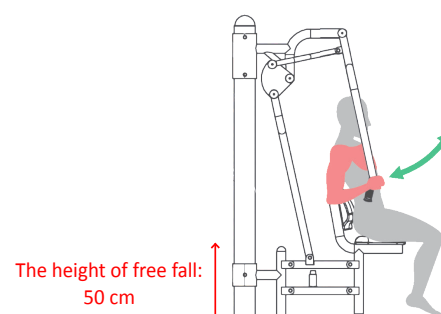

1015

working muscles:

dimensions: (L x W x H):

119 x 106 x 204 cm

safety zone:

419 x 406 cm

technical specifications:

- Steel pipes, galvanized, min. 3 mm thick
- The diameter of the pipes 33, 38, 42, 60, 90, 114 mm
- Twice powder-coated
- Plastic handles
- Bearings closed, stainless steel screws
- The seat, backrest and perforated treads from black steel; galvanized and powder-coated or from stainless steel, min. 3 mm thick