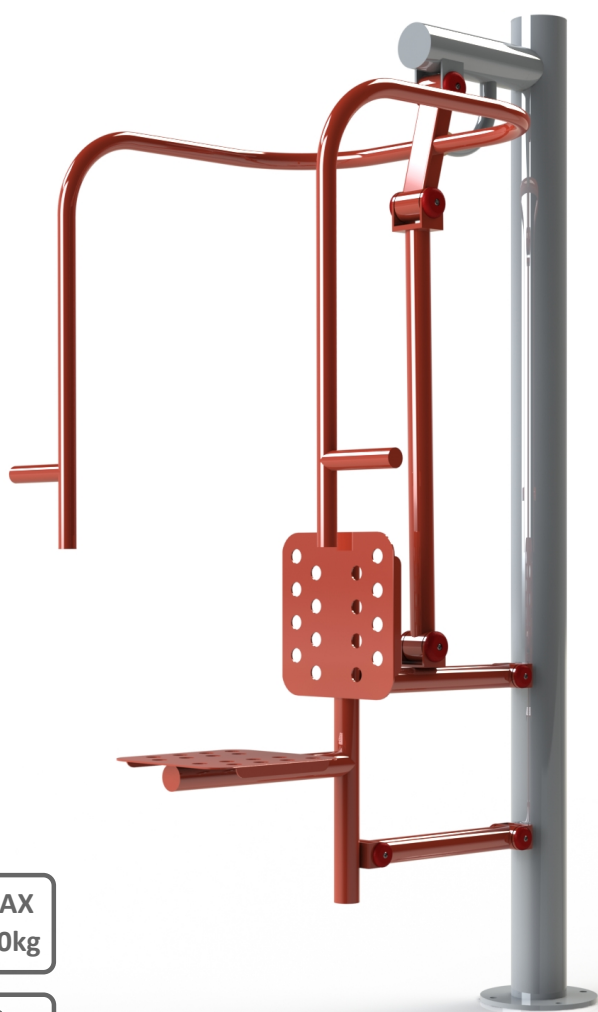

name:

CHEST PRESSE

SKU:

TEL018-1

description:

A device to strengthen the muscles of the chest and shoulders.

MAX
120kg

available colors:

(and many others according to RAL)

7040

3020

7040

5003

6005

1015

8016

1015

working muscles:

dimensions: (L x W x H):

119 x 106 x 204 cm

safety zone:

419 x 406 cm

technical specifications:

- Steel pipes, galvanized, min. 3 mm thick
- The diameter of the pipes 33, 38, 42, 60, 90, 114 mm
- Twice powder-coated
- Plastic handles
- Bearings closed, stainless steel screws
- The seat, backrest and perforated treads from black steel; galvanized and powder-coated or from stainless steel, min. 3 mm thick