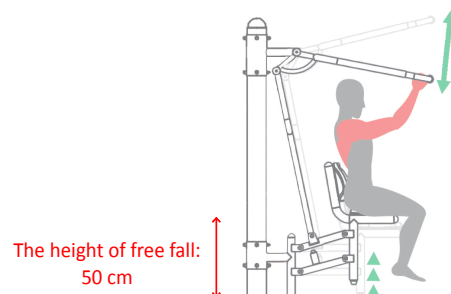

8016

1015

working muscles:

dimensions: (L x W x H):

119 x 106 x 204 cm

safety zone:

419 x 406 cm

technical specifications: