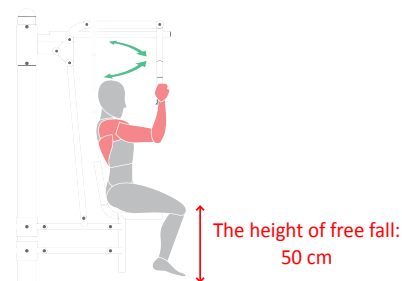

8016

1015

working muscles:

dimensions: (L x W x H):

126 x 142 x 205,5 cm

safety zone:

426 x 442 cm

technical specifications: