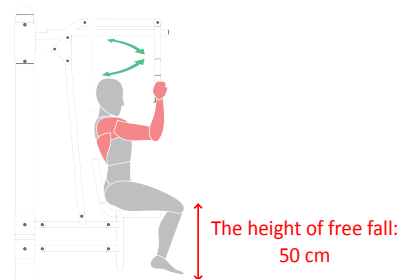

8016

1015

working muscles:

dimensions: (L x W x H):

126 x 119 x 205,5 cm

safety zone:

426 x 419 cm

technical specifications: