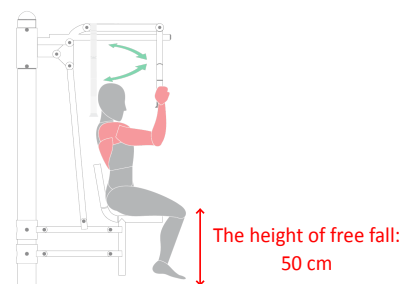

8016

1015

working muscles:

dimensions: (L x W x H):

126 x 119 x 205,5 cm

safety zone:

426 x 419 cm

technical specifications: