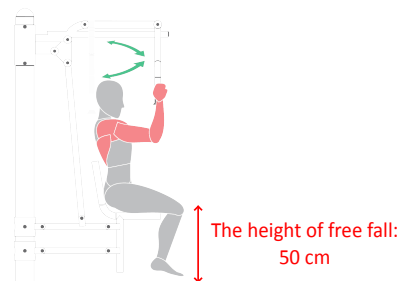

8016

1015

working muscles:

dimensions: (L x W x H):

126 x 30 x 206 cm

safety zone:

426 x 330 cm

technical specifications: