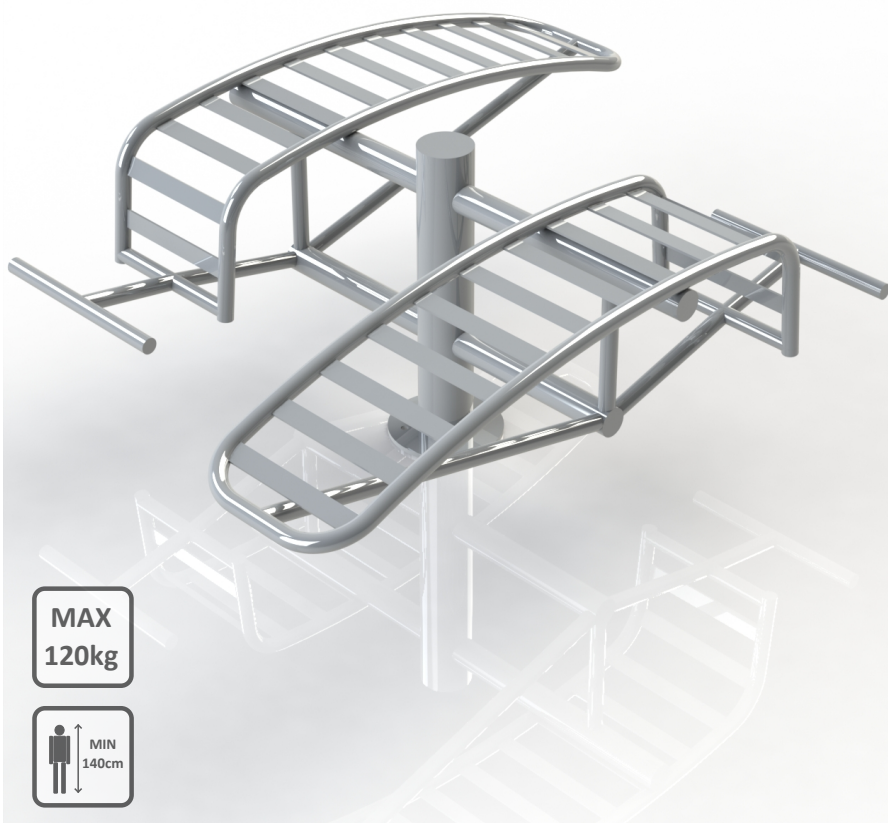

## TRAINING BENCH

**SKU:**

TEL026-1

**description:**

The device activates the abdominal muscles.

**working muscles:**

MAX  
120kg

**available colors:**

1015

**dimensions: (L x W x H):**

**180 x 142 x 70 cm**

**safety zone:**

**480 x 442 cm**

**technical specifications:**

- Steel pipes, galvanized, min. 3 mm thick
- The diameter of the pipes 33, 38, 42, 60, 90, 114 mm
- Twice powder-coated
- Plastic handles
- Bearings closed, stainless steel screws
- The seat, backrest and perforated treads from black steel; galvanized and powder-coated or from stainless steel, min. 3 mm thick