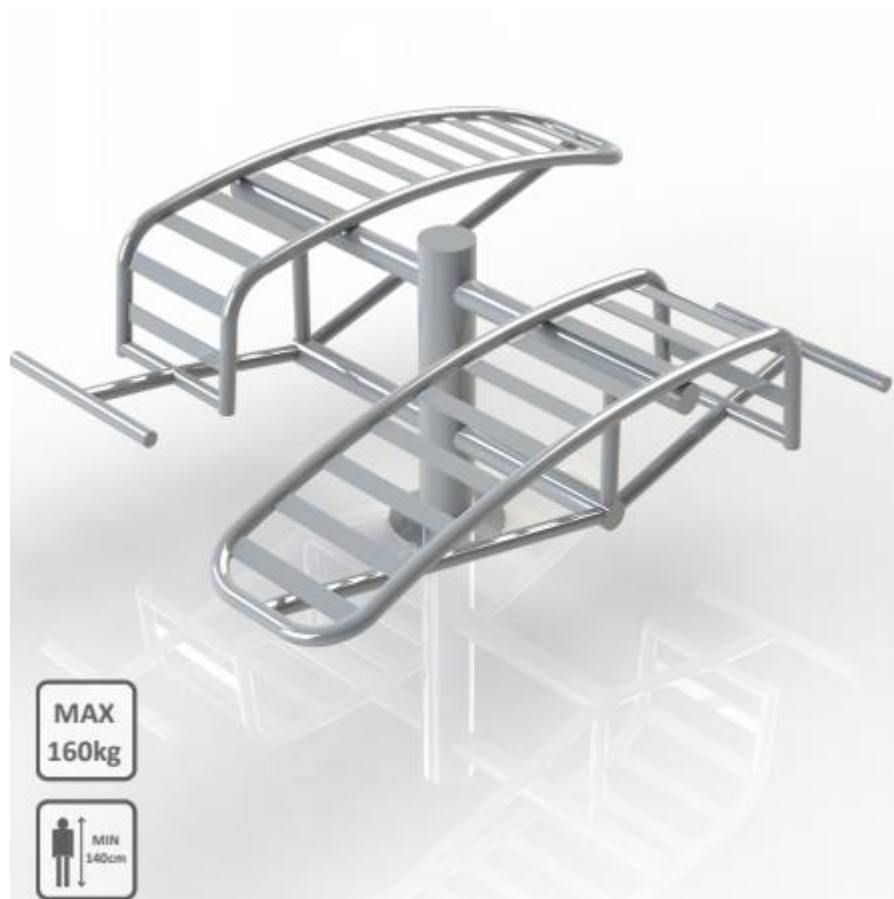

**name:**

**TRAINING BENCH**

**SKU:**

**TEL026-1**

**description:**

The device activates the abdominal muscles.

**working muscles:**

MAX  
160kg

**dimensions: (L x W x H):**

**180 x 142 x 70 cm**

**safety zone:**

**480 x 442 cm**

**technical specifications:**

- Steel pipes, galvanized, min. 3 mm thick
- The diameter of the pipes 33, 38, 42, 60, 90, 114 mm
- Twice powder-coated
- Plastic handles
- Bearings closed, stainless steel screws
- The seat, backrest and perforated treads from black steel; galvanized and powder-coated or from stainless steel, min. 3 mm thick