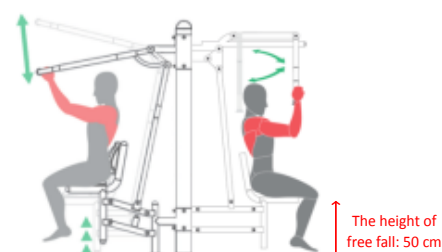

name:

PULL DOWN / CHEST PRESS

SKU:

TEL001-4 (S)

description:

The device strengthens the muscles of the chest, shoulders, back and shoulders.
The instrument can be used by people with disabilities

working muscles:

dimensions: (L x W x H):

193 x 102 x 204 cm

safety zone:

393 x 302 cm

technical specifications:

- Steel pipes, galvanized, min. 3 mm thick
- The diameter of the pipes 33, 38, 42, 60, 90, 114 mm
- Twice powder-coated
- Plastic handles
- Bearings closed, stainless steel screws
- The seat, backrest and perforated treads from black steel; galvanized and powder-coated or from stainless steel, min. 3 mm thick